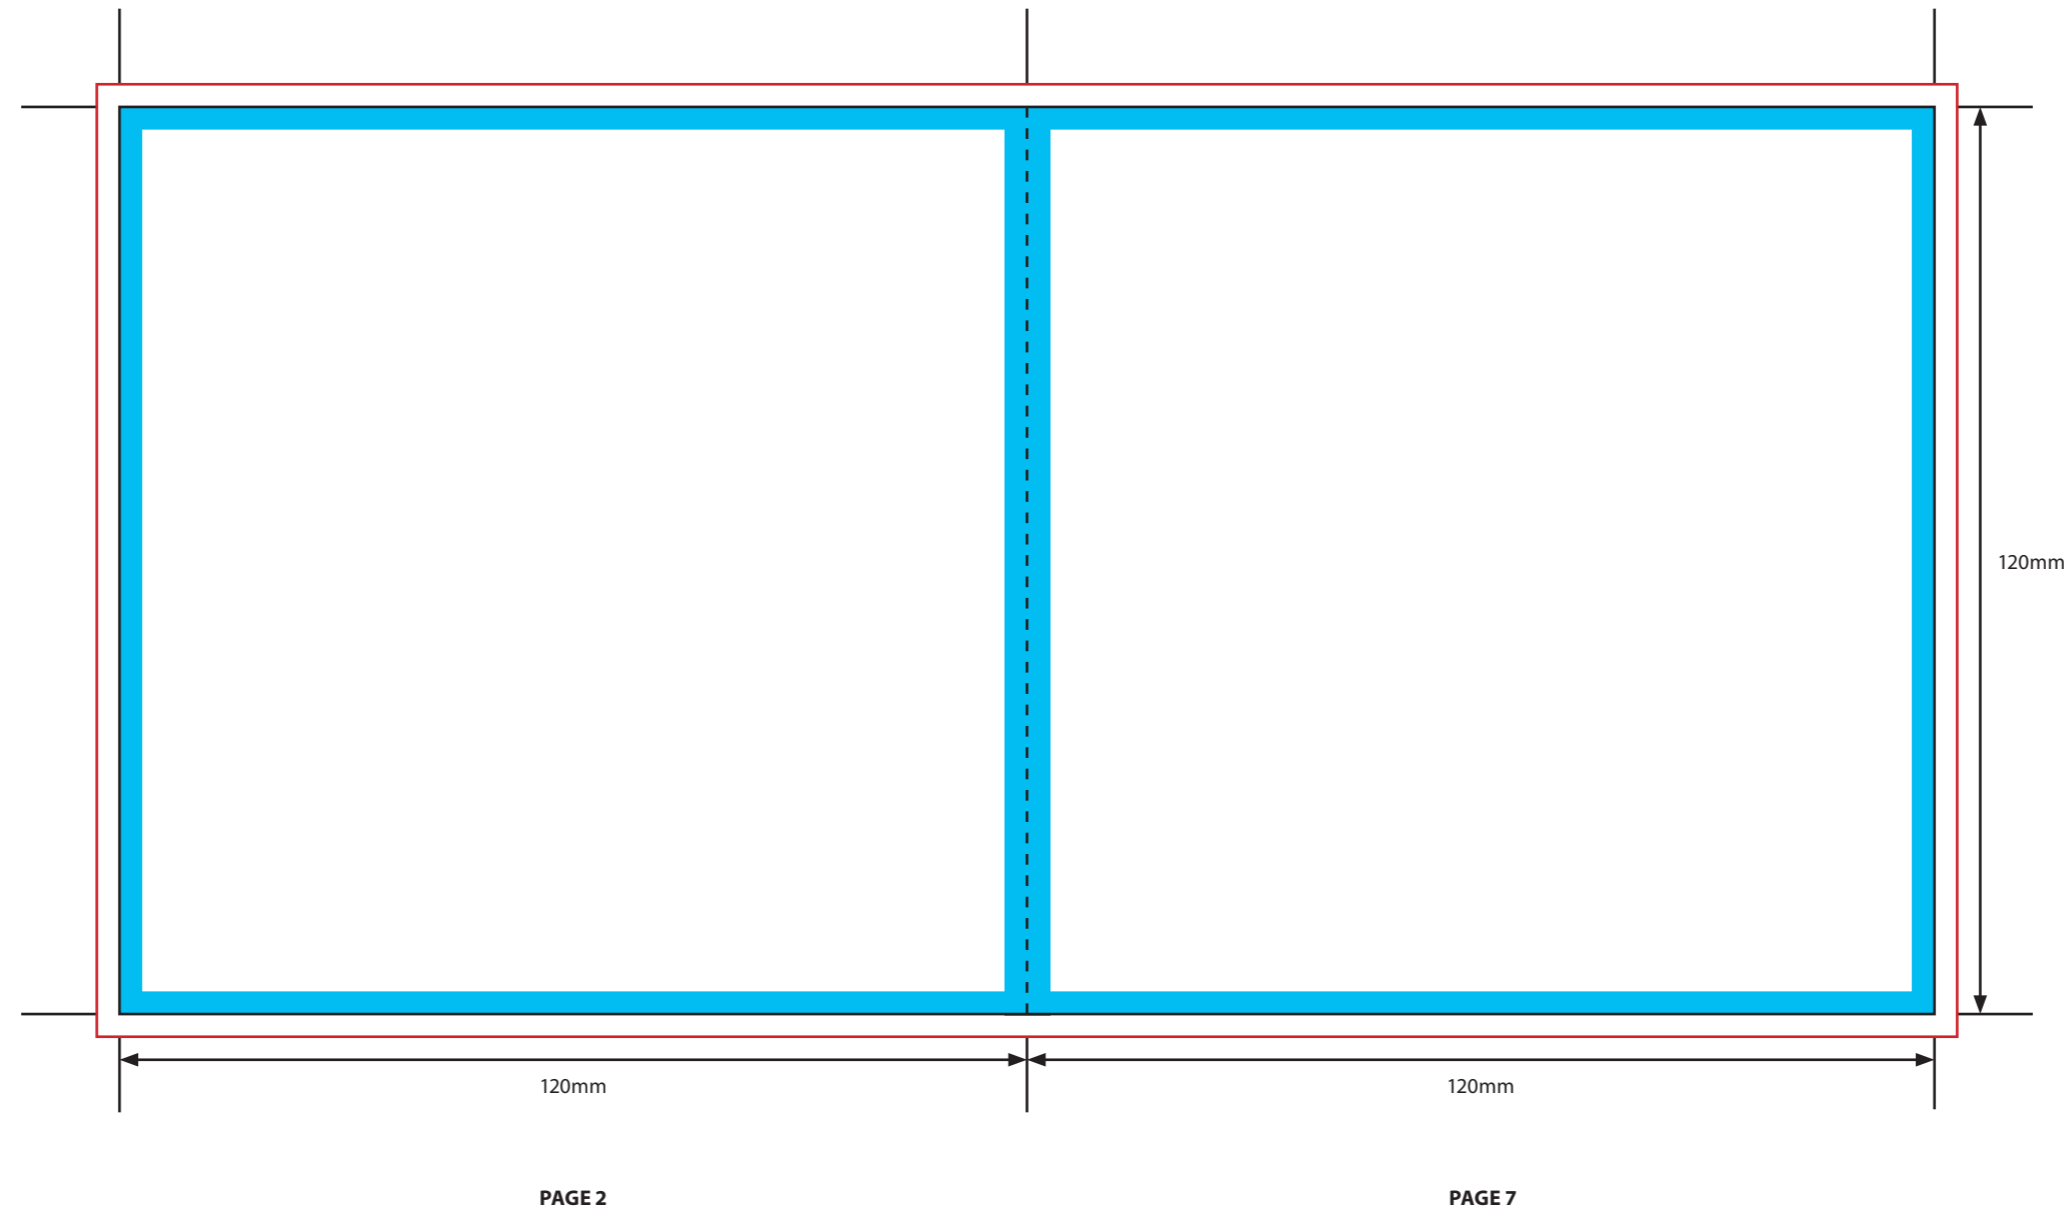

**KEY**

- Trim Line
- - - - - Fold Line
- 3mm Safety Area - Important text and logos should not be in this area.
- 3mm Required Bleed Area - Background should extend to this line.

**PAGINATION GUIDE**

- 8-1
- 2-7
- 6-3
- 4-5

**KEY**

-  Trim Line
-  Fold Line
-  3mm Safety Area - Important text and logos should not be in this area.
-  3mm Required Bleed Area - Background should extend to this line.

**PAGINATION GUIDE**

- 8-1
- 2-7
- 6-3
- 4-5