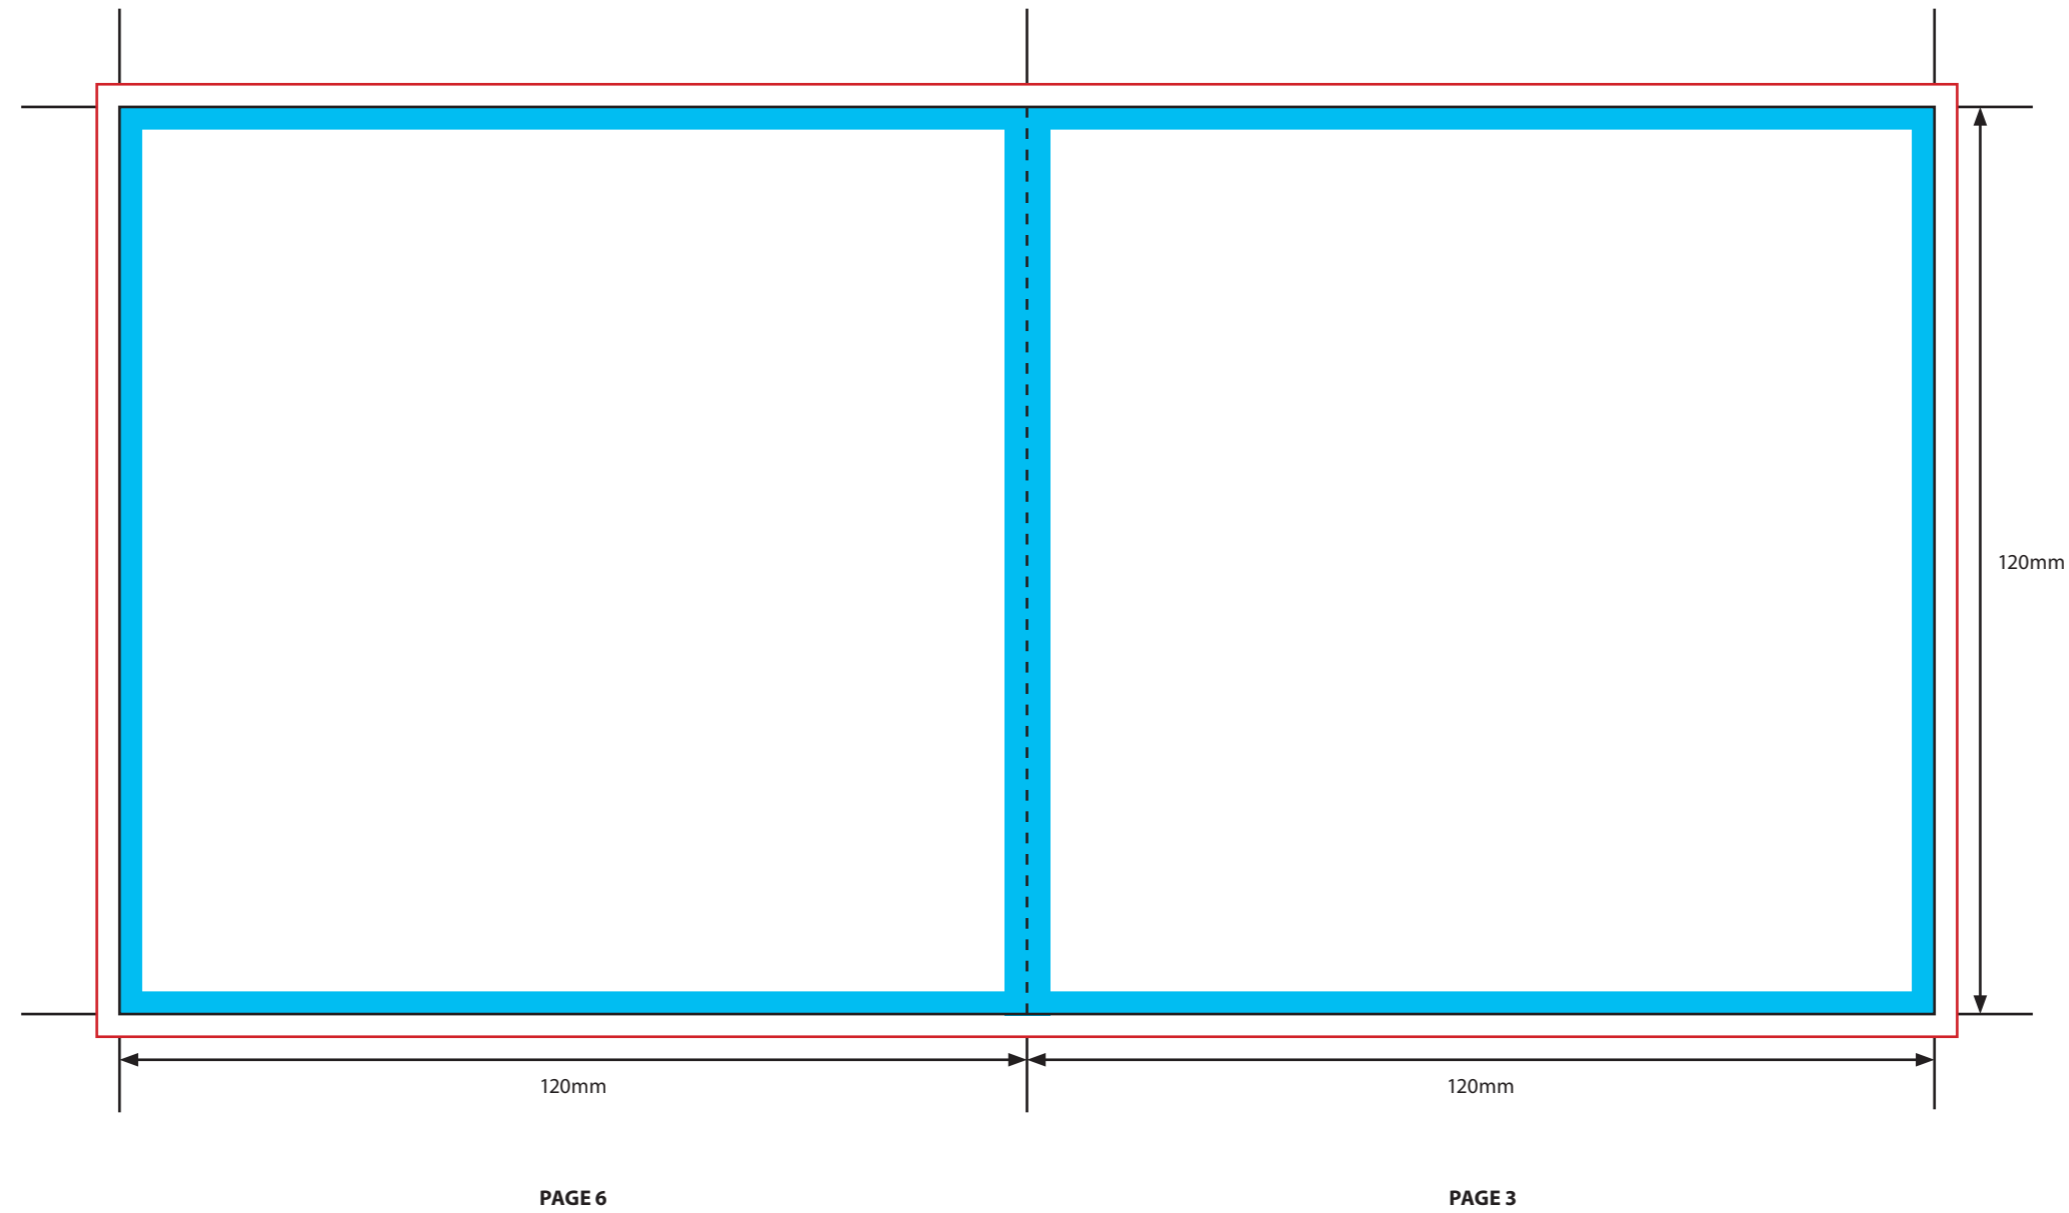

**KEY**

-  Trim Line
-  Fold Line
-  3mm Safety Area - Important text and logos should not be in this area.
-  3mm Required Bleed Area - Background should extend to this line.

**PAGINATION GUIDE**

- 8-1
- 2-7
- 6-3
- 4-5