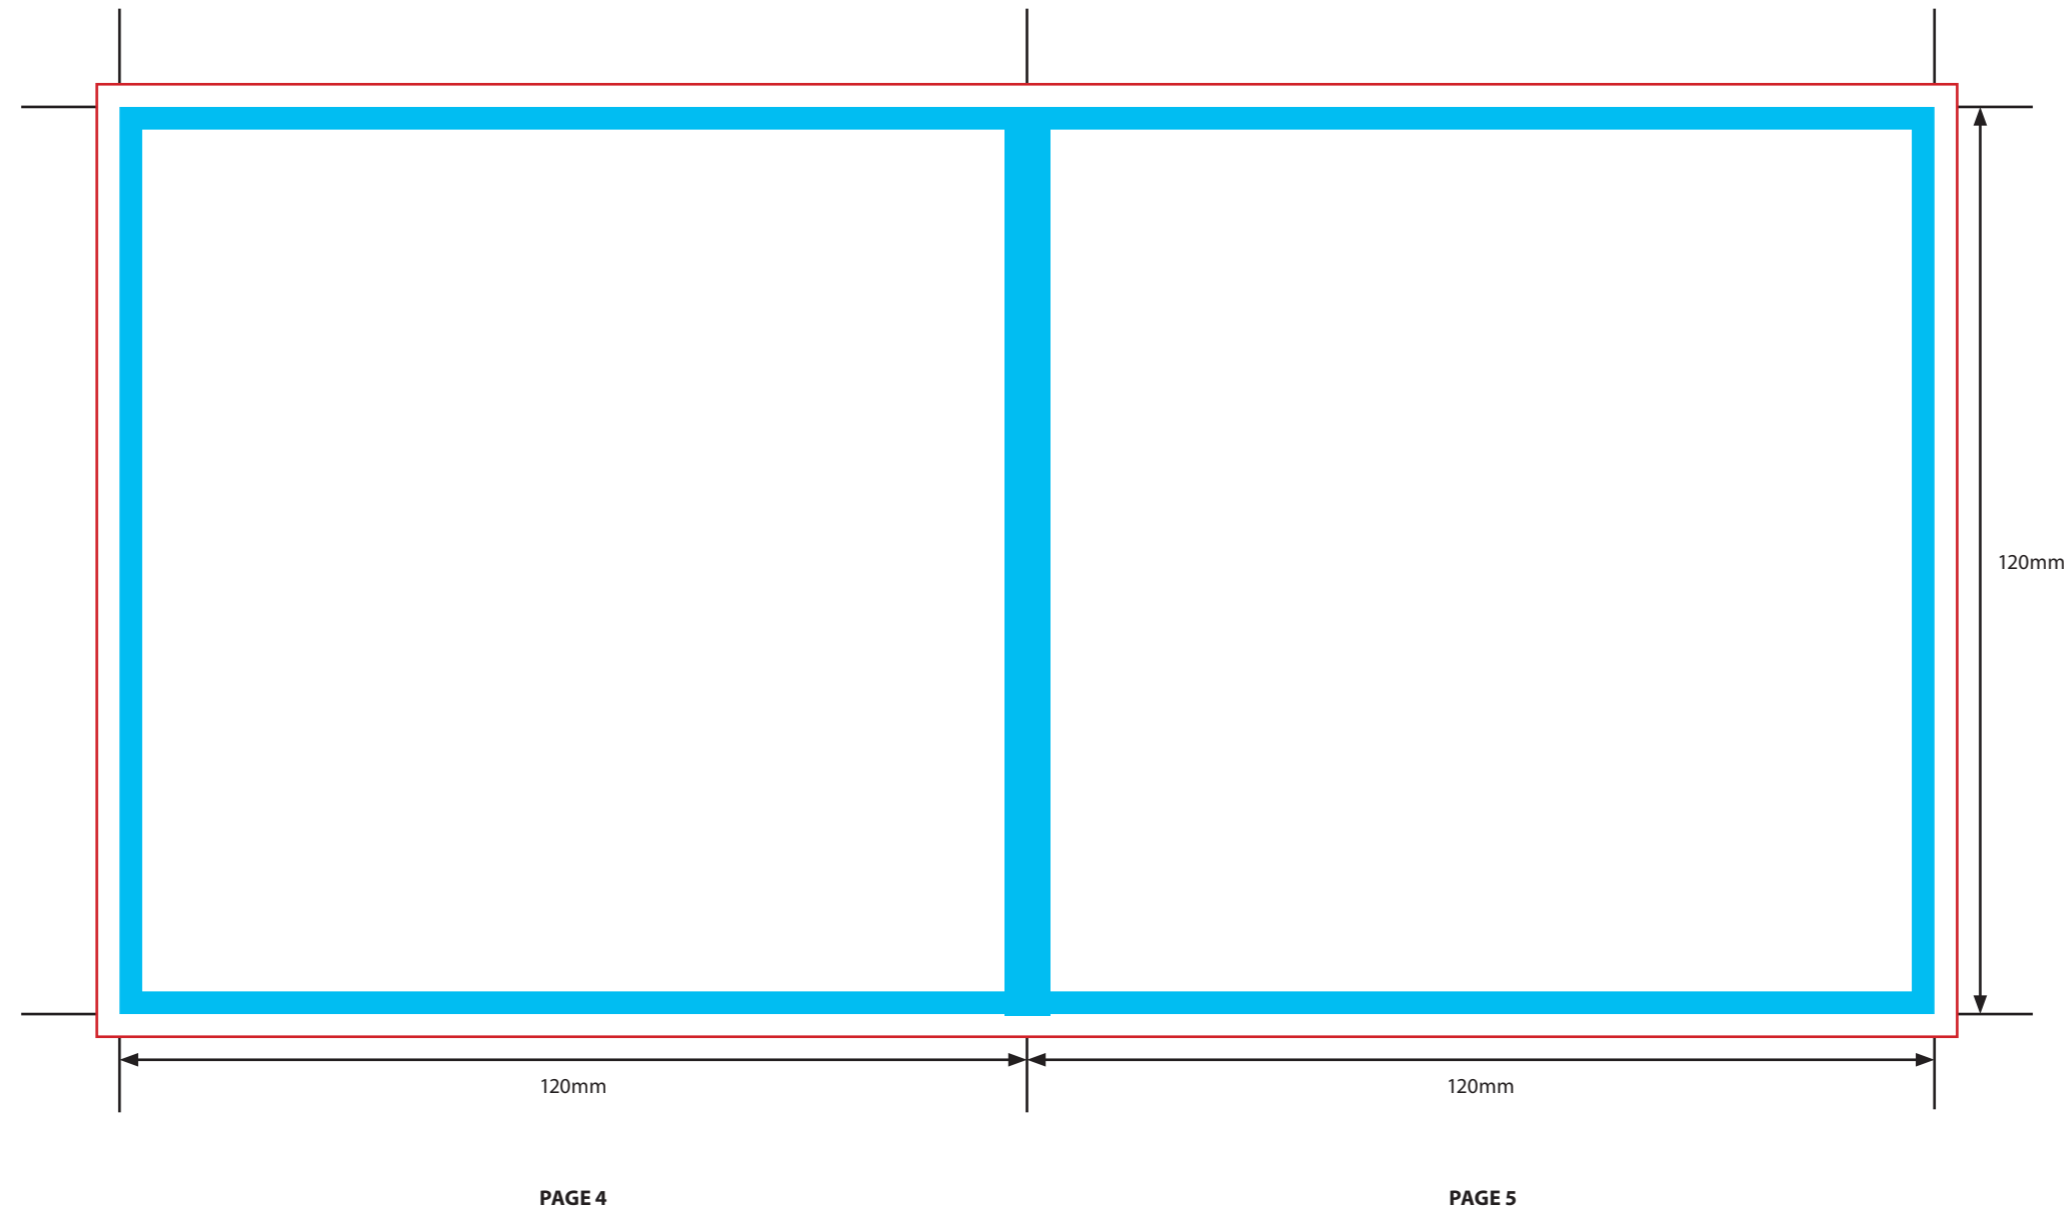

**KEY**

-  Trim Line
-  Fold Line
-  3mm Safety Area - Important text and logos should not be in this area.
-  3mm Required Bleed Area - Background should extend to this line.

**PAGINATION GUIDE**

- 8-1
- 2-7
- 6-3
- 4-5

**KEY**

- Trim Line
- - - - - Fold Line
- █ 3mm Safety Area - *Important text and logos should not be in this area.*
- █ 3mm Required Bleed Area - *Background should extend to this line.*

**PAGINATION GUIDE**