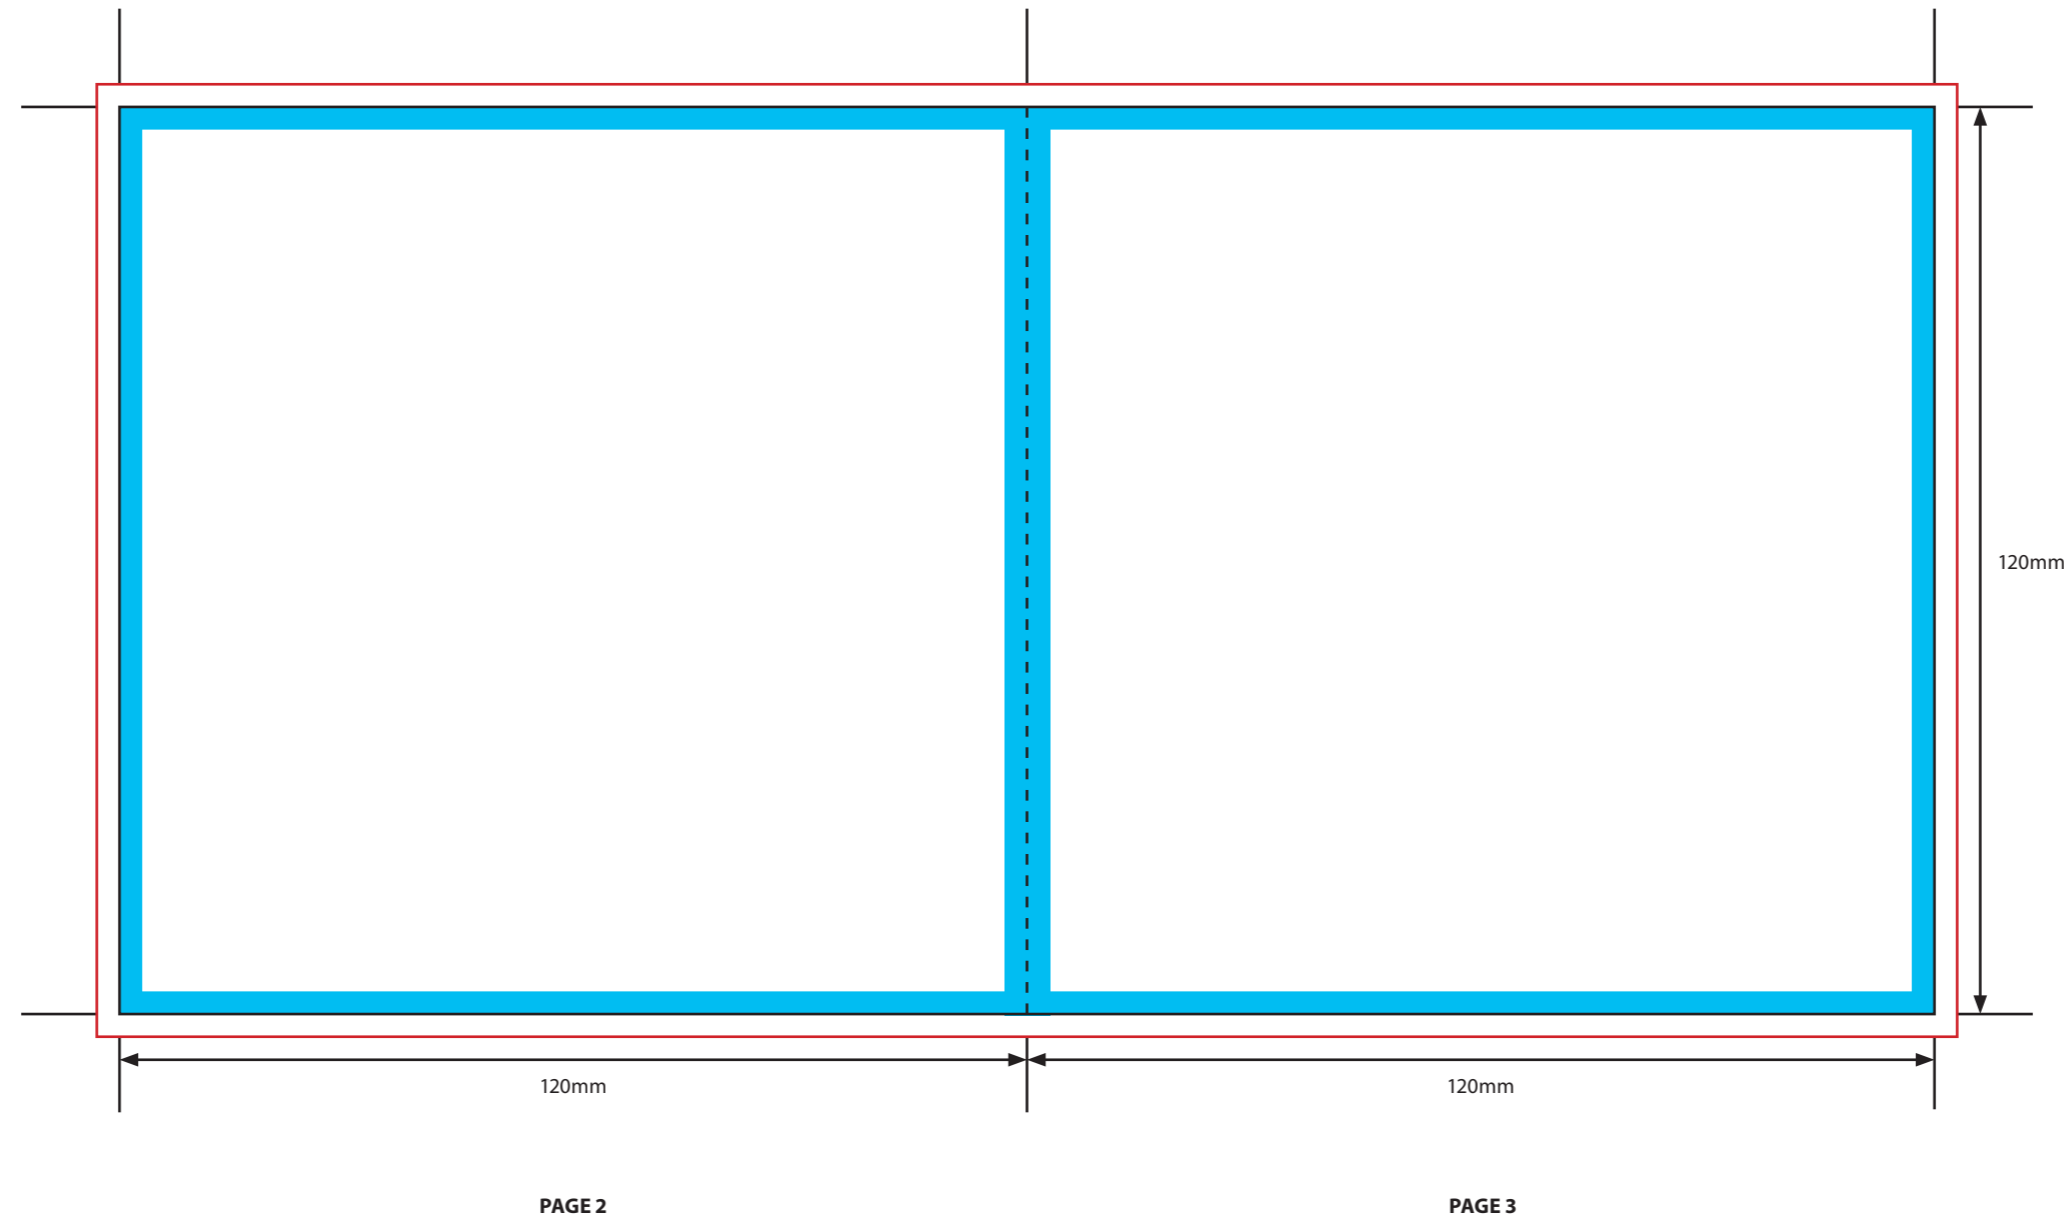

KEY

- Trim Line
- - - - - Fold Line
- 3mm Safety Area - *Important text and logos should not be in this area.*
- 3mm Required Bleed Area - *Background should extend to this line.*

PAGINATION GUIDE

4-1
2-3

* Please note, not all card stocks are available on all templates. Please check with your sales contact.

KEY

- Trim Line
- - - - - Fold Line
- 3mm Safety Area - *Important text and logos should not be in this area.*
- 3mm Required Bleed Area - *Background should extend to this line.*