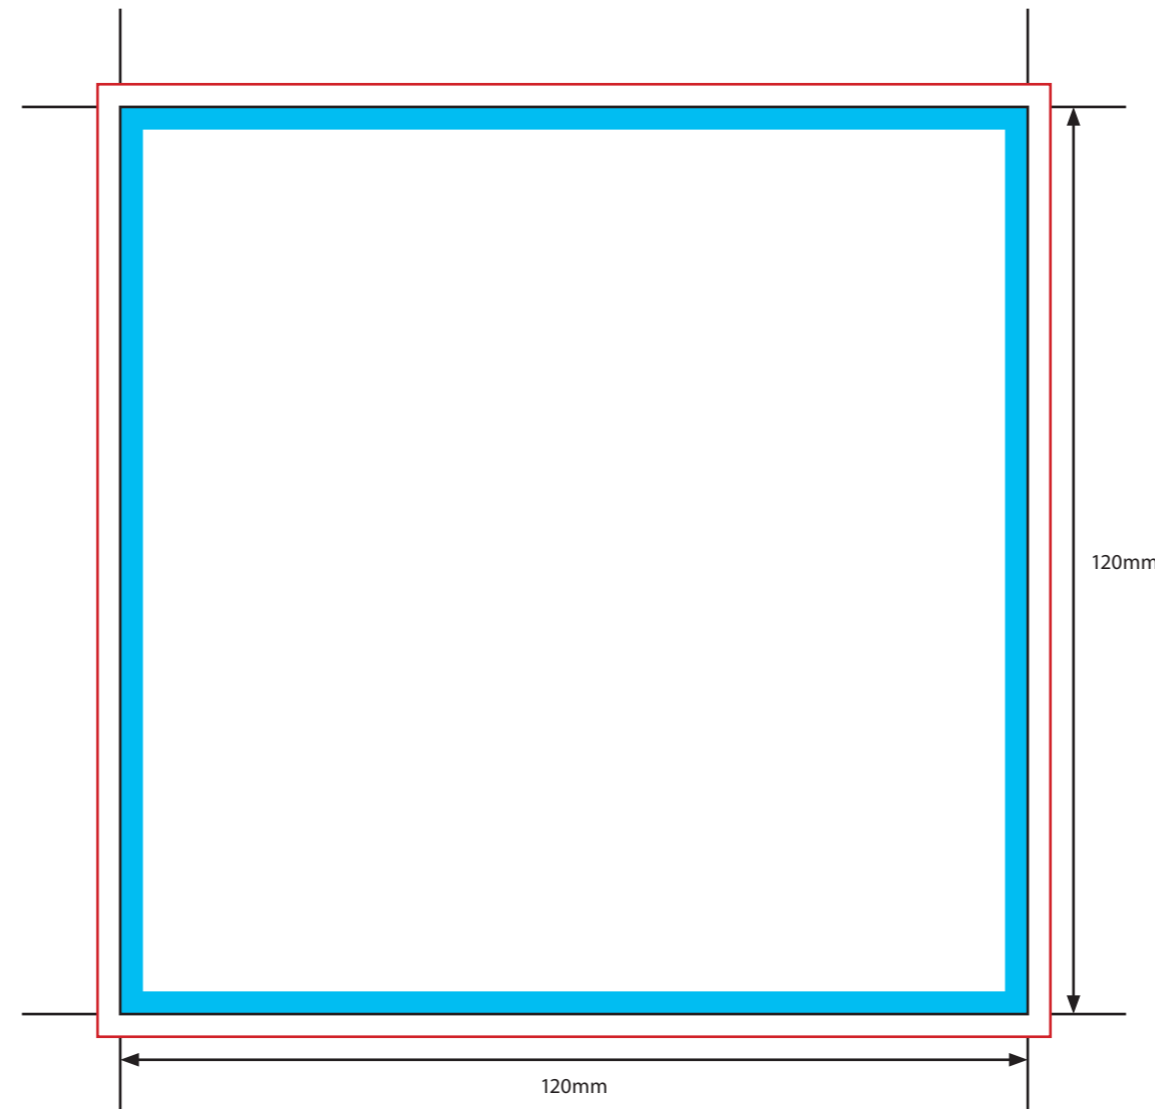

FRONT

KEY

- Trim Line
- - - - - Fold Line
- 3mm Safety Area - *Important text and logos should not be in this area.*
- 3mm Required Bleed Area - *Background should extend to this line.*

AVAILABLE PAPER STOCKS *

BACK

KEY

- Trim Line
- - - - - Fold Line
- 3mm Safety Area - *Important text and logos should not be in this area.*
- 3mm Required Bleed Area - *Background should extend to this line.*

AVAILABLE PAPER STOCKS *