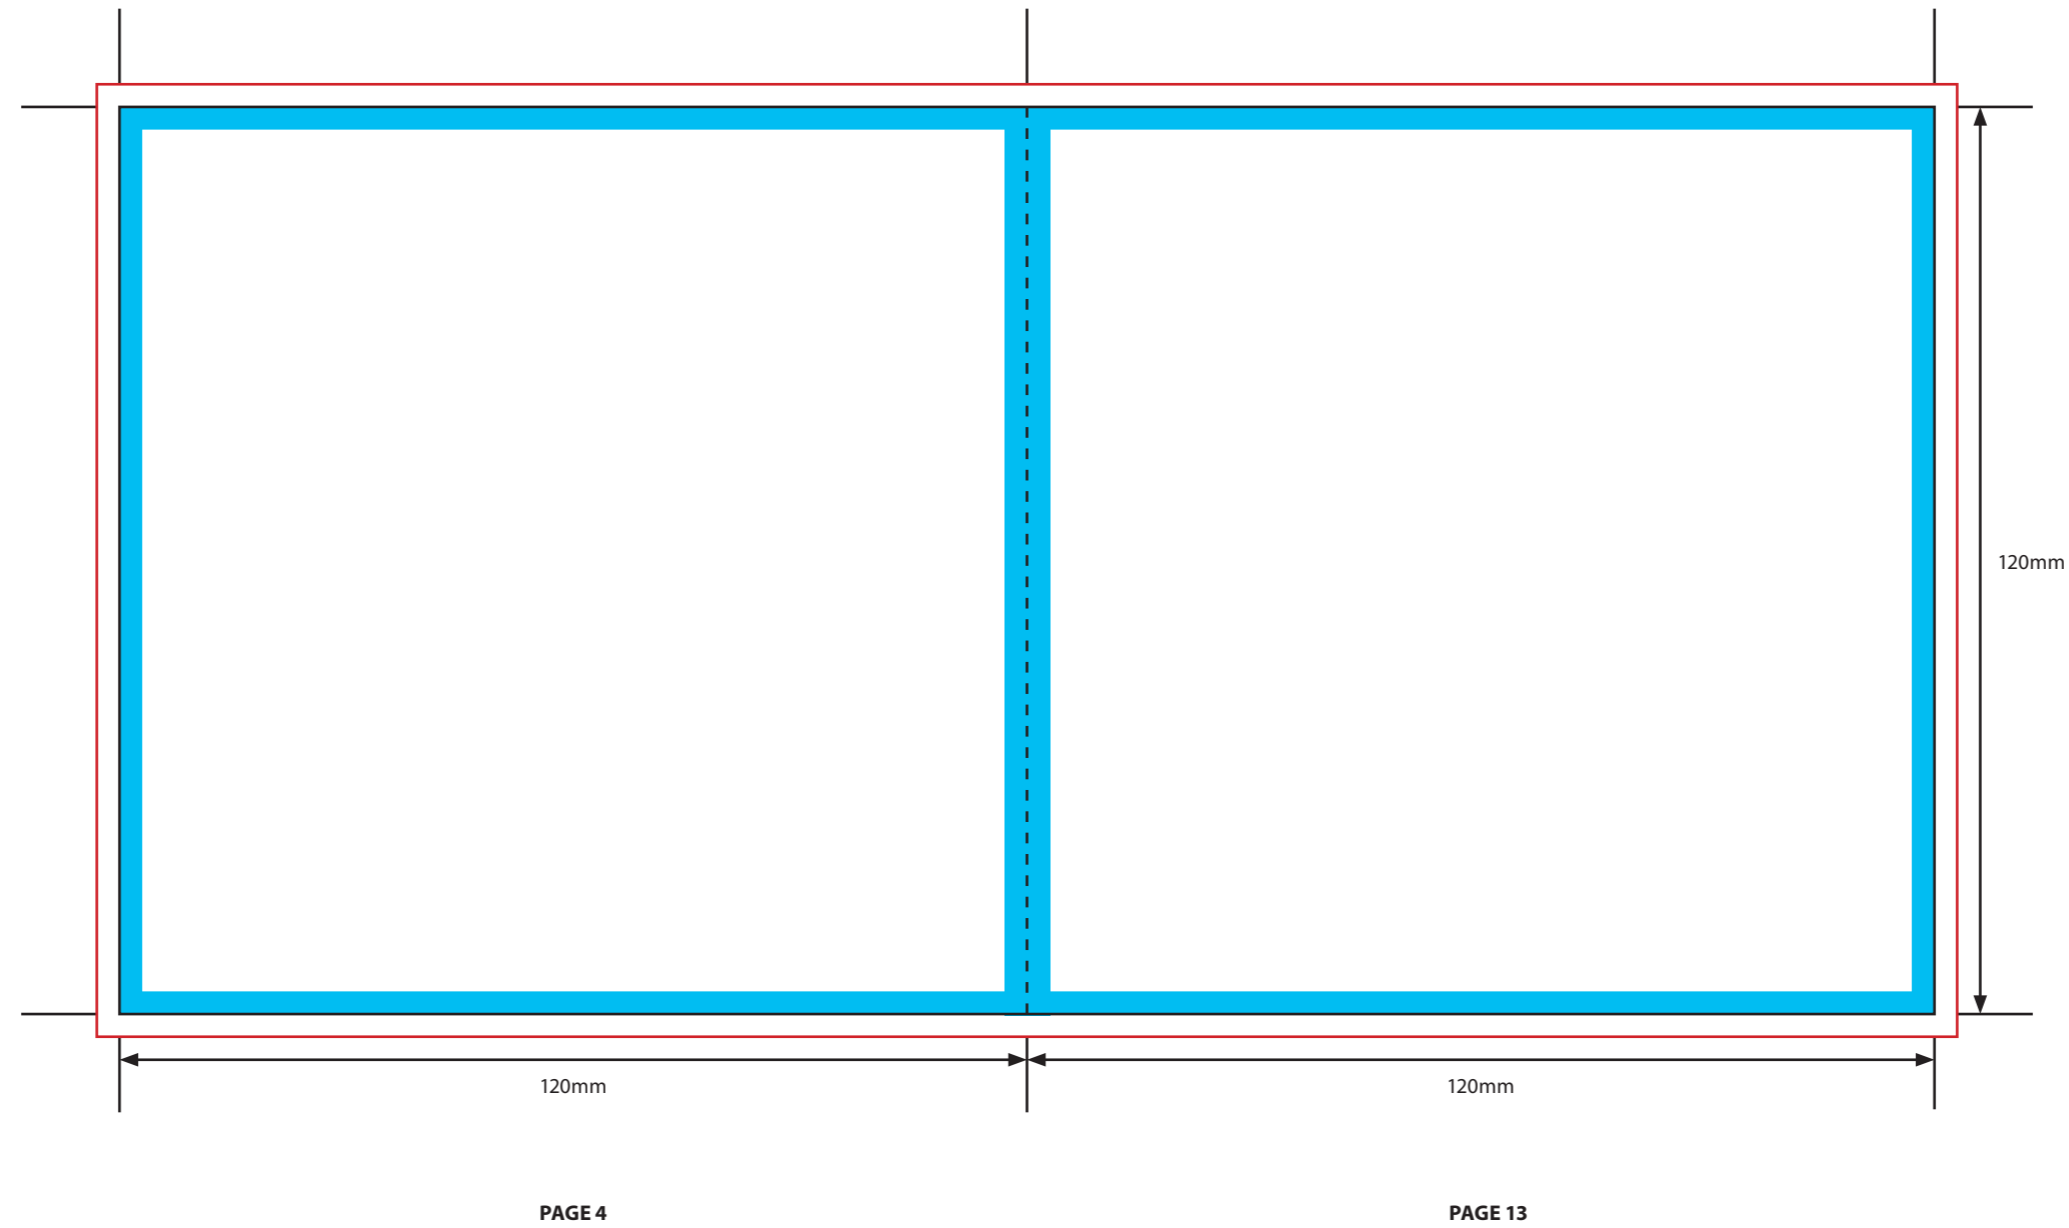

KEY

- Trim Line
- - - - - Fold Line
- 3mm Safety Area - *Important text and logos should not be in this area.*
- 3mm Required Bleed Area - *Background should extend to this line.*

PAGINATION GUIDE

- 16-1
- 2-15
- 14-3
- 4-13
- 12-5
- 6-11
- 10-7
- 8-9

AVAILABLE PAPER STOCKS *

- 150gsm Gloss Art Paper > *Standard*
- 140gsm Offset Uncoated Paper

PAPER FINISHES AVAILABLE

- Gloss Machine Varnish > *Standard*
- Matt Machine Varnish
- Offset (Uncoated)
- Gloss UV
- Matt Lamination

Please click [here](#) for useful information on the best way to set up and supply your artwork. For any further questions please email our design team [here](#).

Please ask your account manager if you would like to change the stock and/or finish, as prices may vary. * Please note, not all card stocks are available on all templates. Please check with your sales contact.