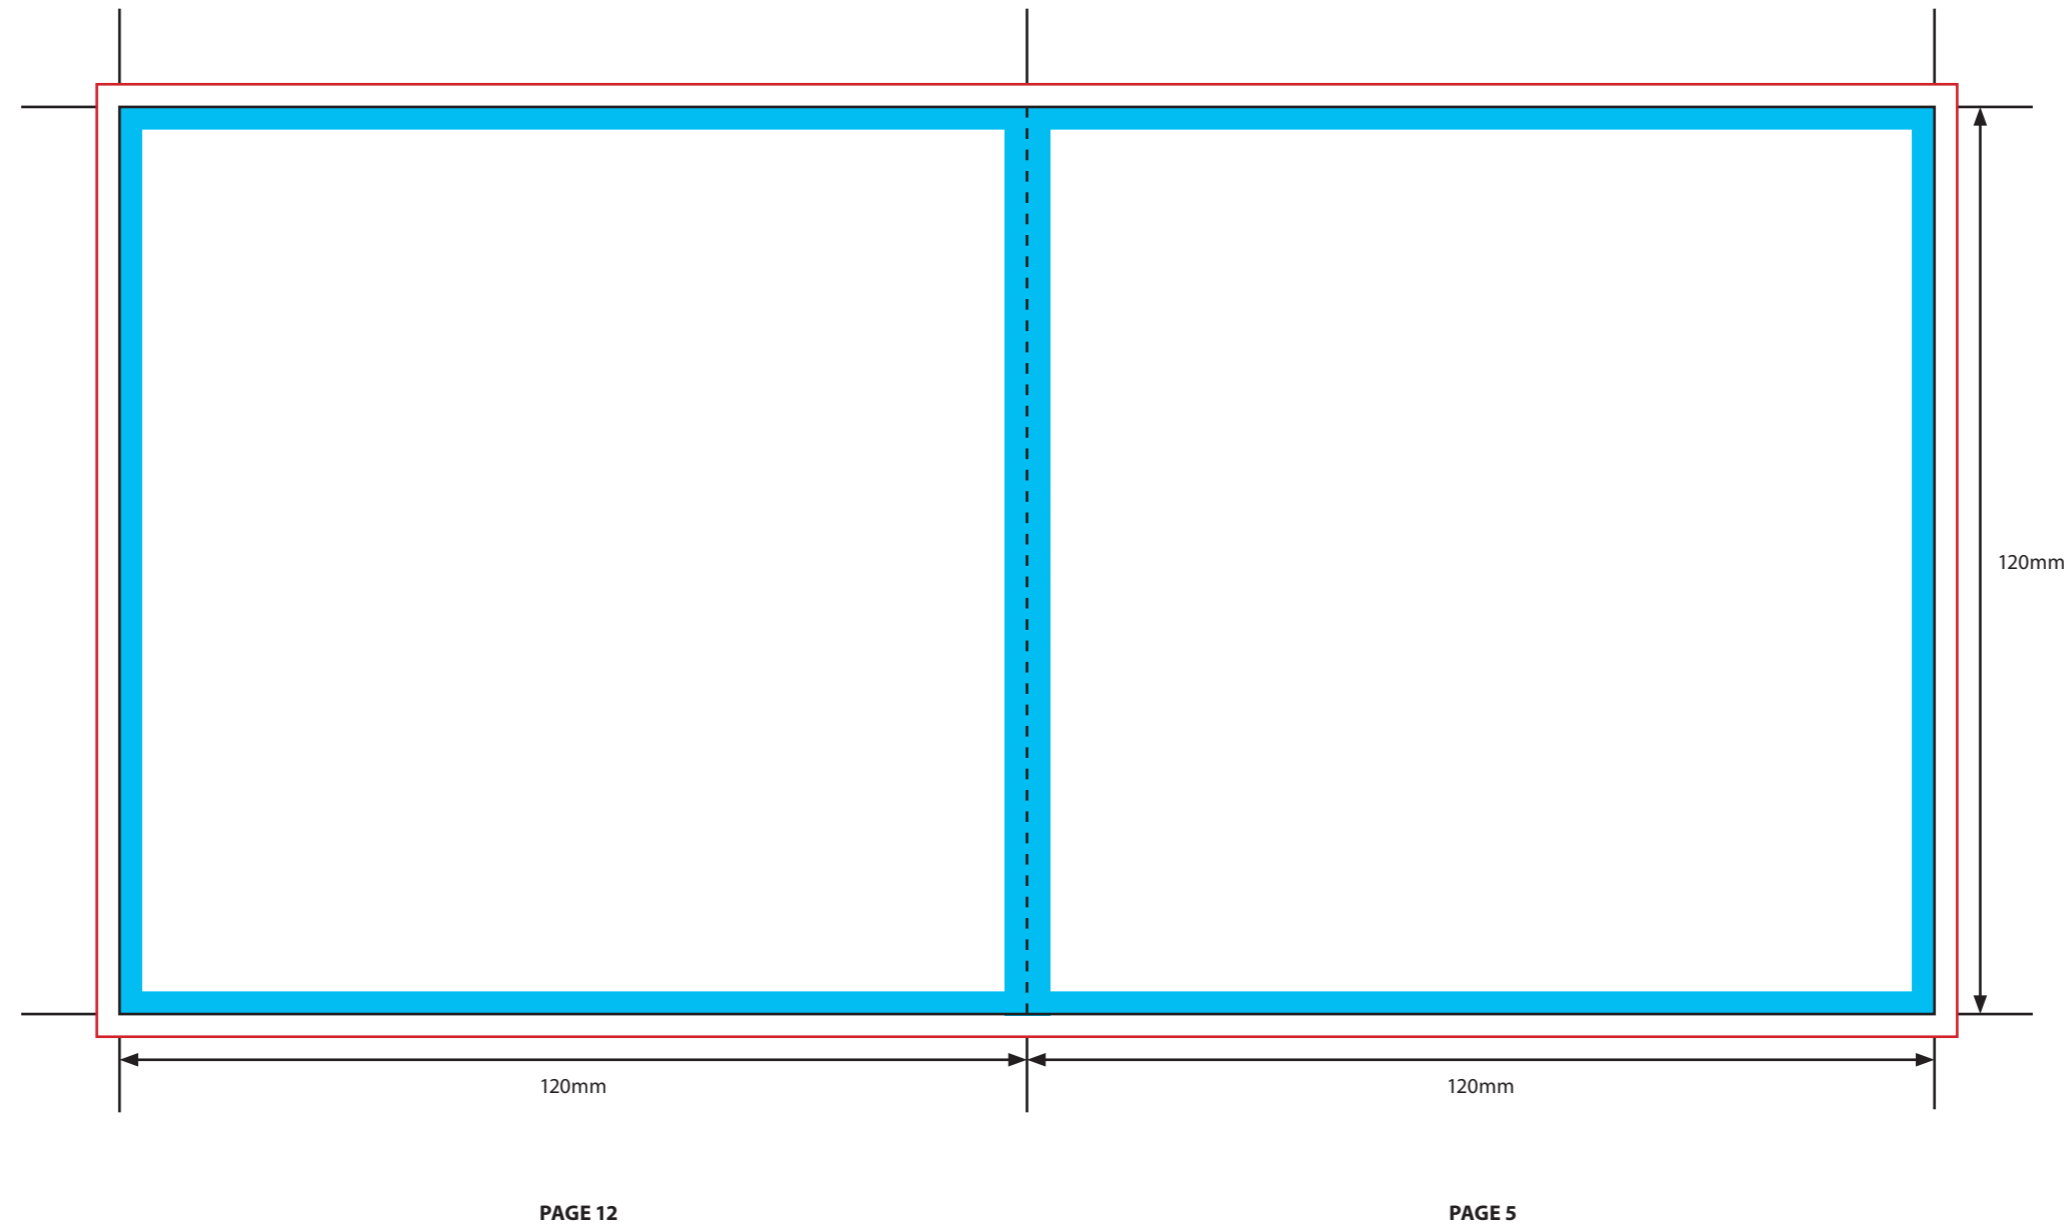

KEY

- Trim Line
- Fold Line
- 3mm Safety Area - Important text and logos should not be in this area.
- 3mm Required Bleed Area - Background should extend to this line.

PAGINATION GUIDE

- 16-1
- 2-15
- 14-3
- 4-13
- 12-5
- 6-11
- 10-7
- 8-9

AVAILABLE PAPER STOCKS *

- 150gsm Gloss Art Paper > Standard
- 140gsm Offset Uncoated Paper

PAPER FINISHES AVAILABLE

- Gloss Machine Varnish > Standard
- Matt Machine Varnish
- Offset (Uncoated)
- Gloss UV
- Matt Lamination

Please click [here](#) for useful information on the best way to set up and supply your artwork. For any further questions please email our design team [here](#).

Please ask your account manager if you would like to change the stock and/or finish, as prices may vary. * Please note, not all card stocks are available on all templates. Please check with your sales contact.