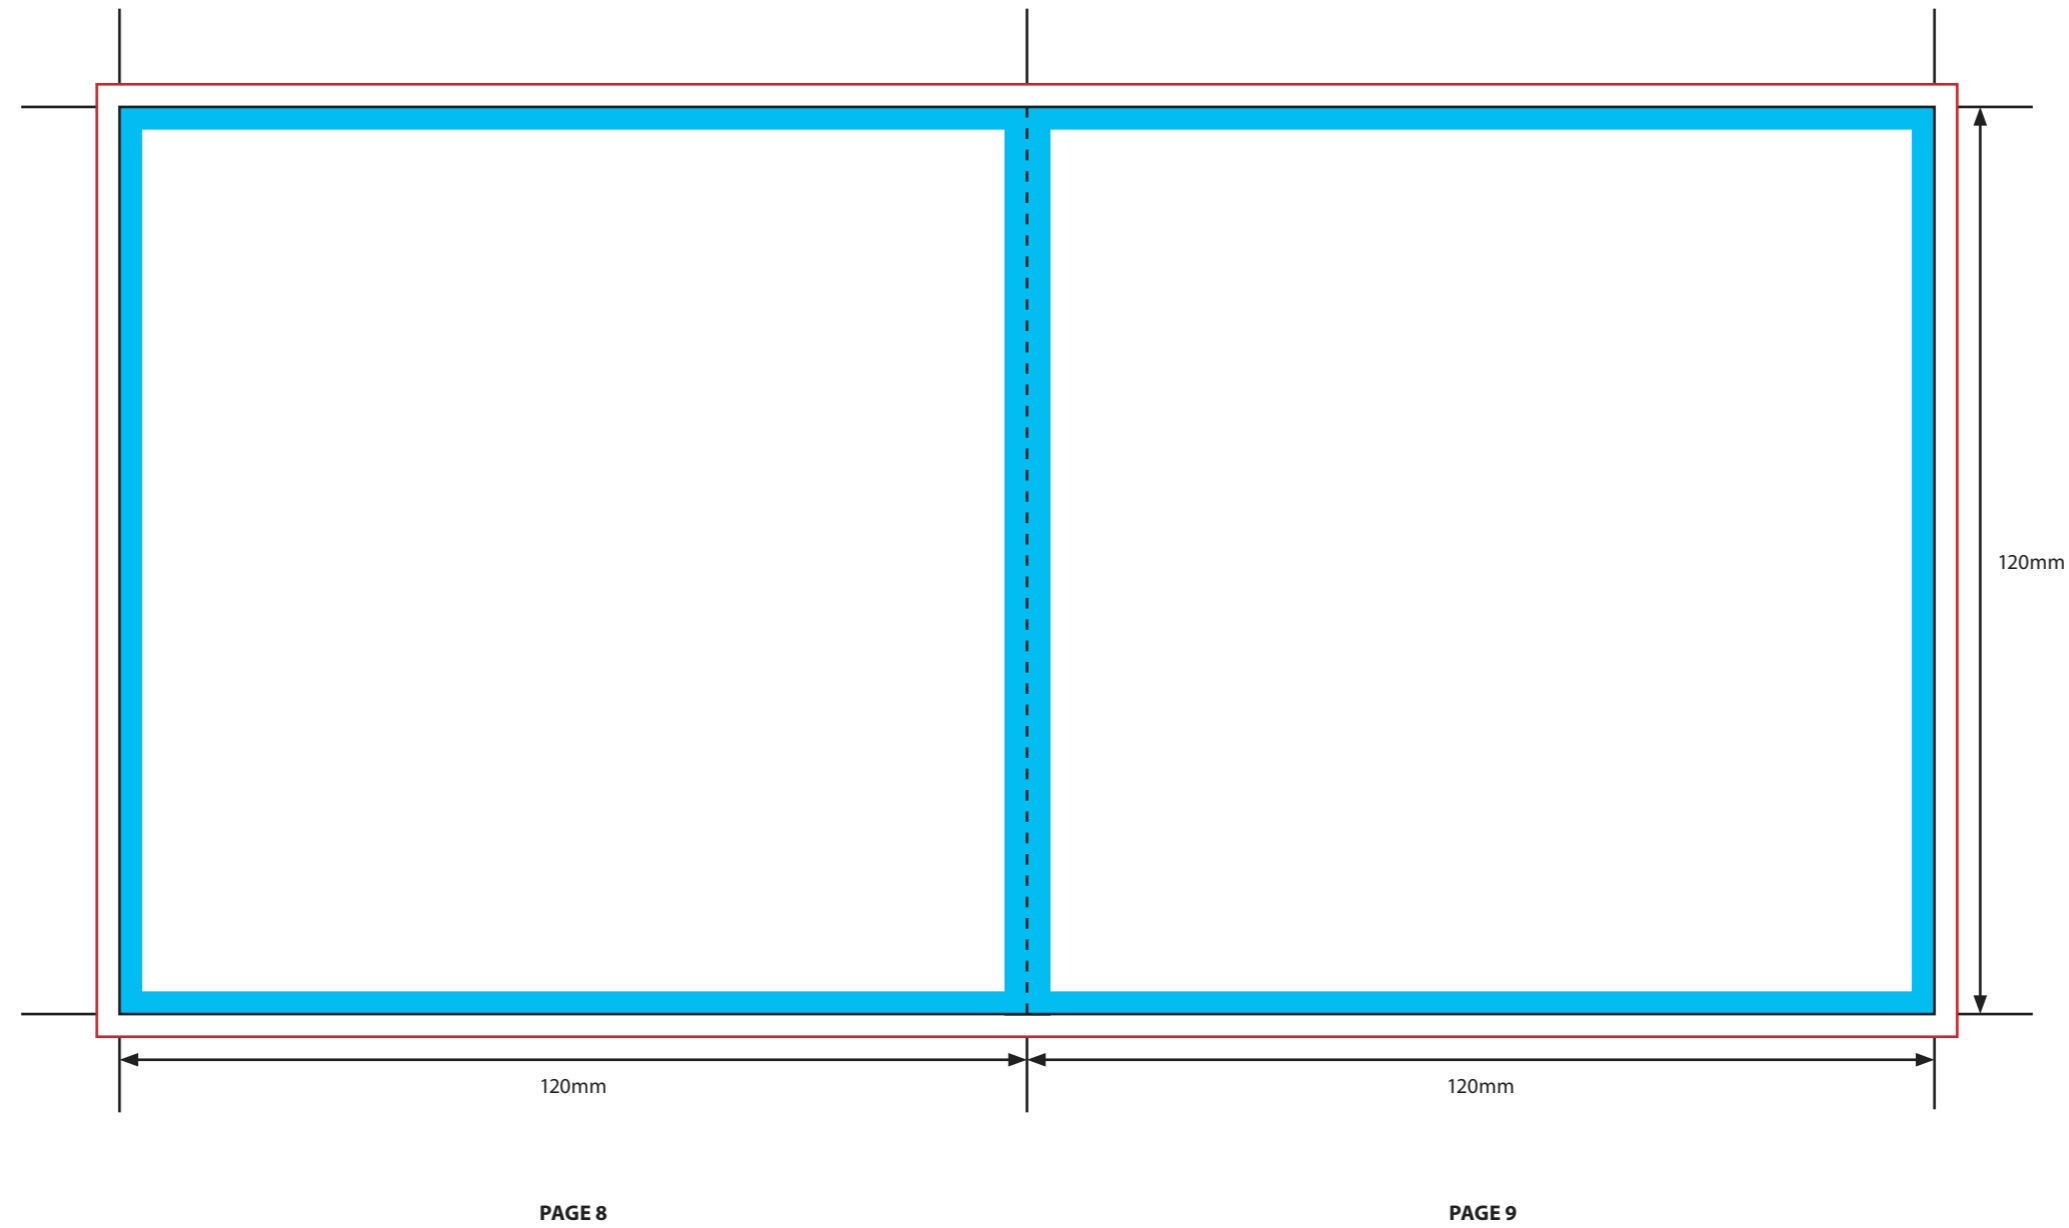

KEY

- Trim Line
- Fold Line
- 3mm Safety Area - Important text and logos should not be in this area.
- 3mm Required Bleed Area - Background should extend to this line.

PAGINATION GUIDE

- 16-1
- 2-15
- 14-3
- 4-13
- 12-5
- 6-11
- 10-7
- 8-9

AVAILABLE PAPER STOCKS *

- 150gsm Gloss Art Paper > Standard
- 140gsm Offset Uncoated Paper

PAPER FINISHES AVAILABLE

- Gloss Machine Varnish > Standard
- Matt Machine Varnish
- Offset (Uncoated)
- Gloss UV
- Matt Lamination

Please click [here](#) for useful information on the best way to set up and supply your artwork.
For any further questions please email our design team [here](#).

Please ask your account manager if you would like to change the stock and/or finish, as prices may vary.
* Please note, not all card stocks are available on all templates. Please check with your sales contact.