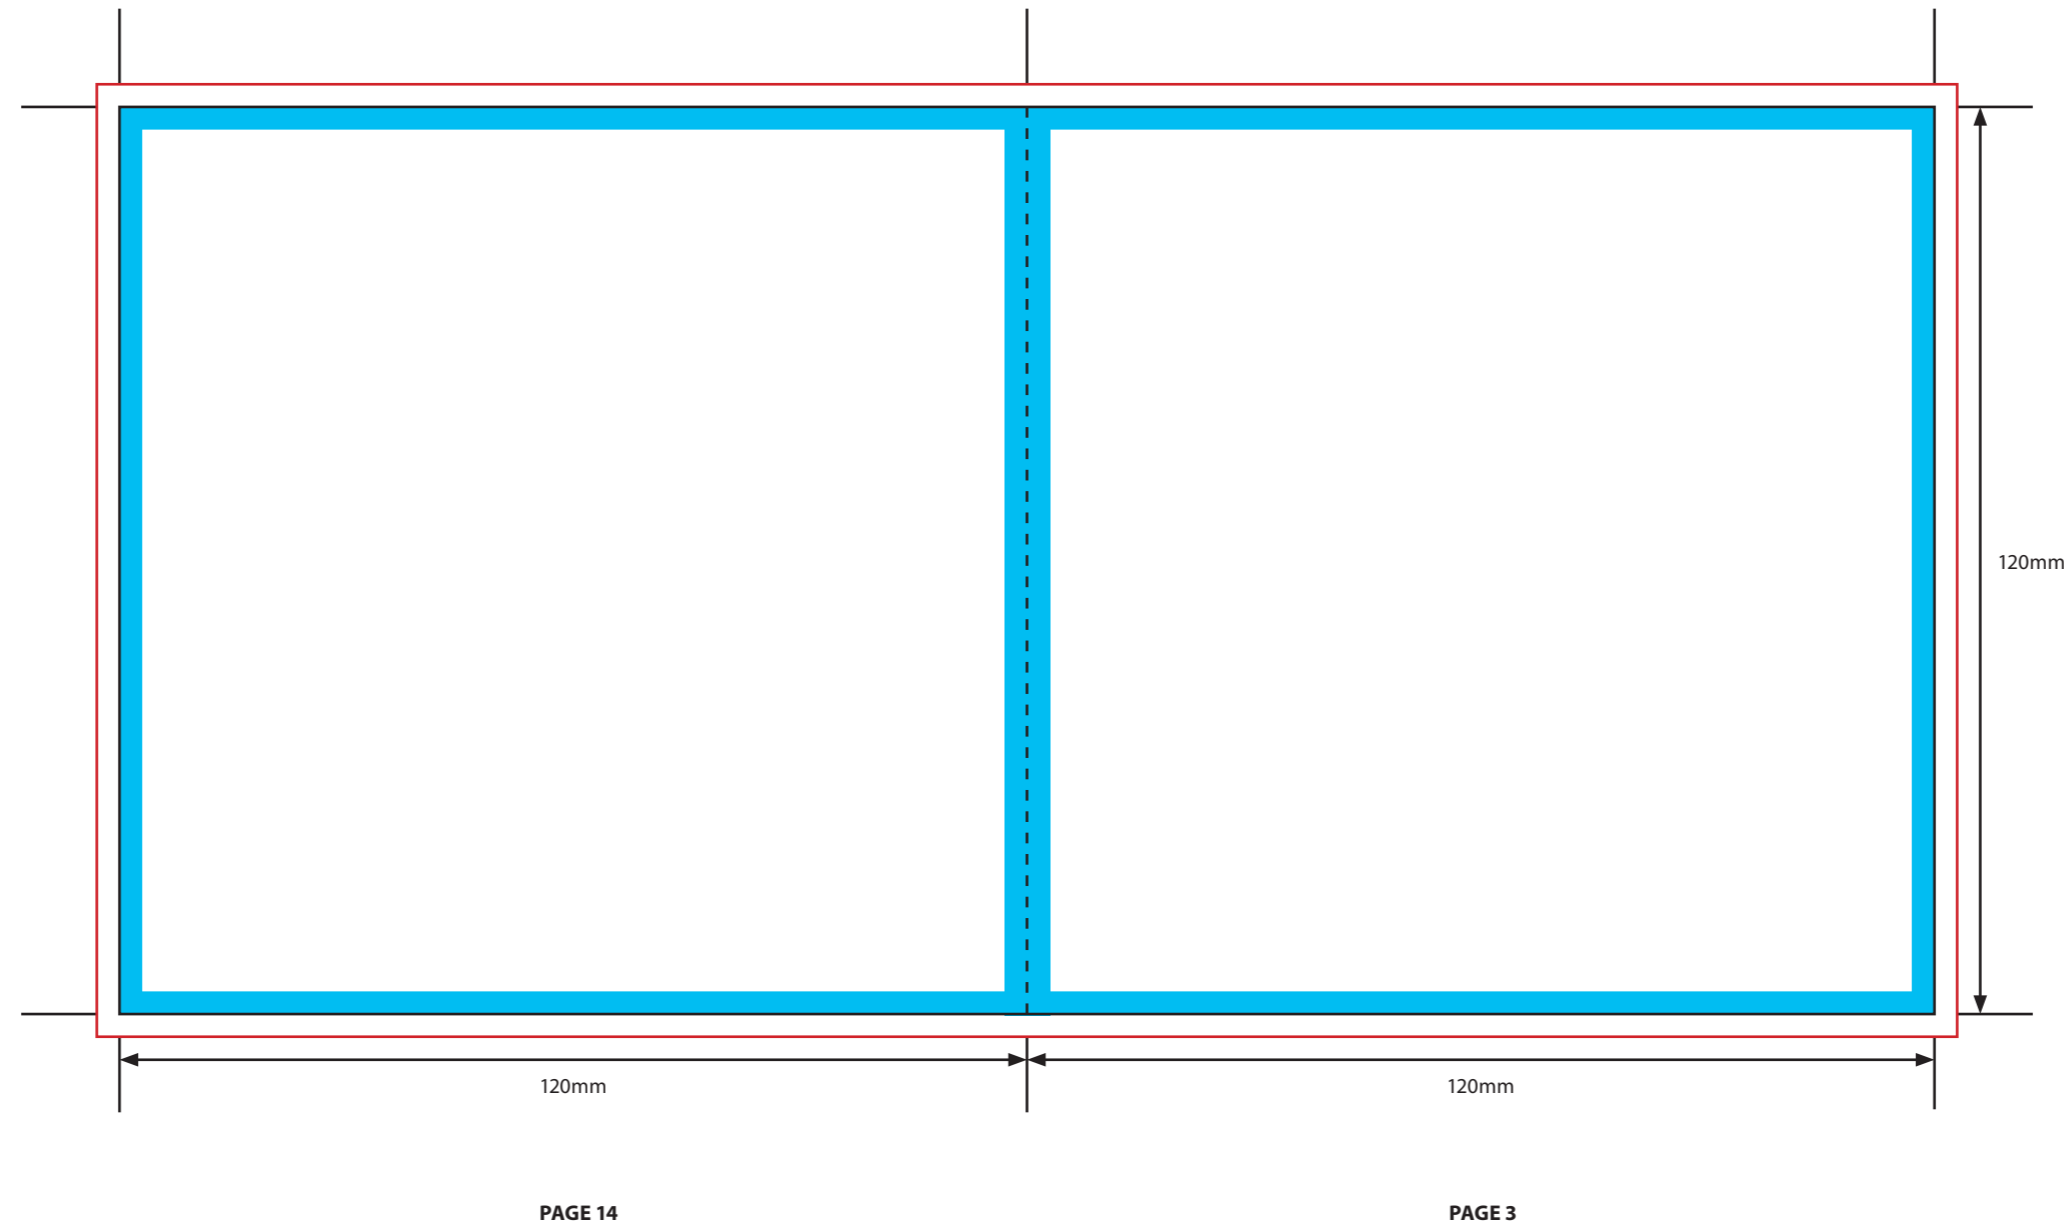

KEY

- Trim Line
- Fold Line
- 3mm Safety Area - Important text and logos should not be in this area.
- 3mm Required Bleed Area - Background should extend to this line.

PAGINATION GUIDE

- 16-1
- 2-15
- 14-3
- 4-13
- 12-5
- 6-11
- 10-7
- 8-9

AVAILABLE PAPER STOCKS *

- 150gsm Gloss Art Paper > Standard
- 140gsm Offset Uncoated Paper

PAPER FINISHES AVAILABLE

- Gloss Machine Varnish > Standard
- Matt Machine Varnish
- Offset (Uncoated)
- Gloss UV
- Matt Lamination

Please click [here](#) for useful information on the best way to set up and supply your artwork. For any further questions please email our design team [here](#).

Please ask your account manager if you would like to change the stock and/or finish, as prices may vary. * Please note, not all card stocks are available on all templates. Please check with your sales contact.