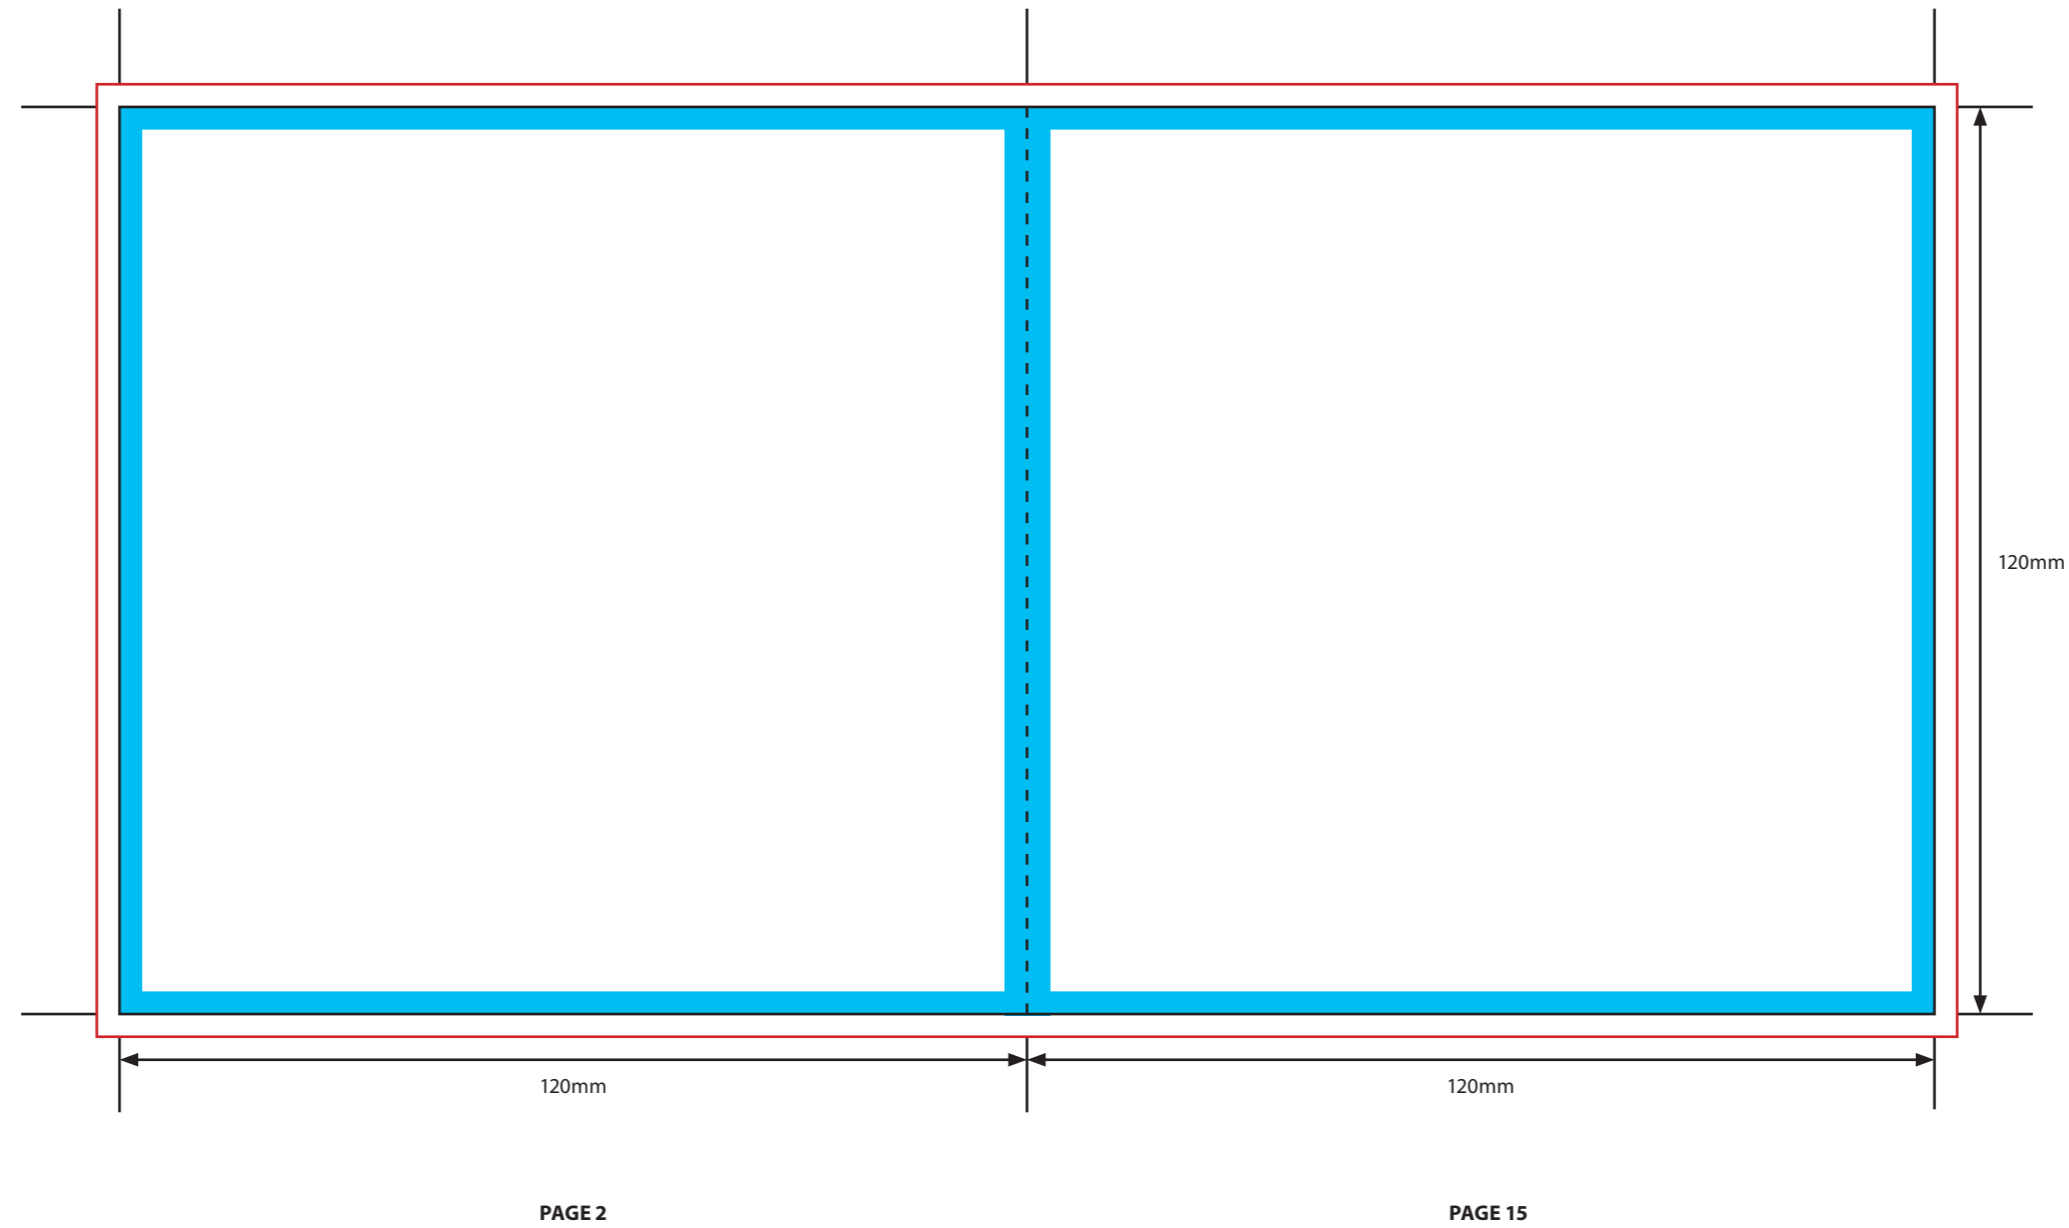

KEY

- Trim Line
- Fold Line
- 3mm Safety Area - *Important text and logos should not be in this area.*
- 3mm Required Bleed Area - *Background should extend to this line.*

PAGINATION GUIDE

- 16-1
- 2-15
- 14-3
- 4-13
- 12-5
- 6-11
- 10-7
- 8-9

AVAILABLE PAPER STOCKS *

- 150gsm Gloss Art Paper > *Standard*
- 140gsm Offset Uncoated Paper

PAPER FINISHES AVAILABLE

- Gloss Machine Varnish > *Standard*
- Matt Machine Varnish
- Offset (Uncoated)
- Gloss UV
- Matt Lamination

Please click [here](#) for useful information on the best way to set up and supply your artwork.
For any further questions please email our design team [here](#).

Please ask your account manager if you would like to change the stock and/or finish, as prices may vary.
* Please note, not all card stocks are available on all templates. Please check with your sales contact.