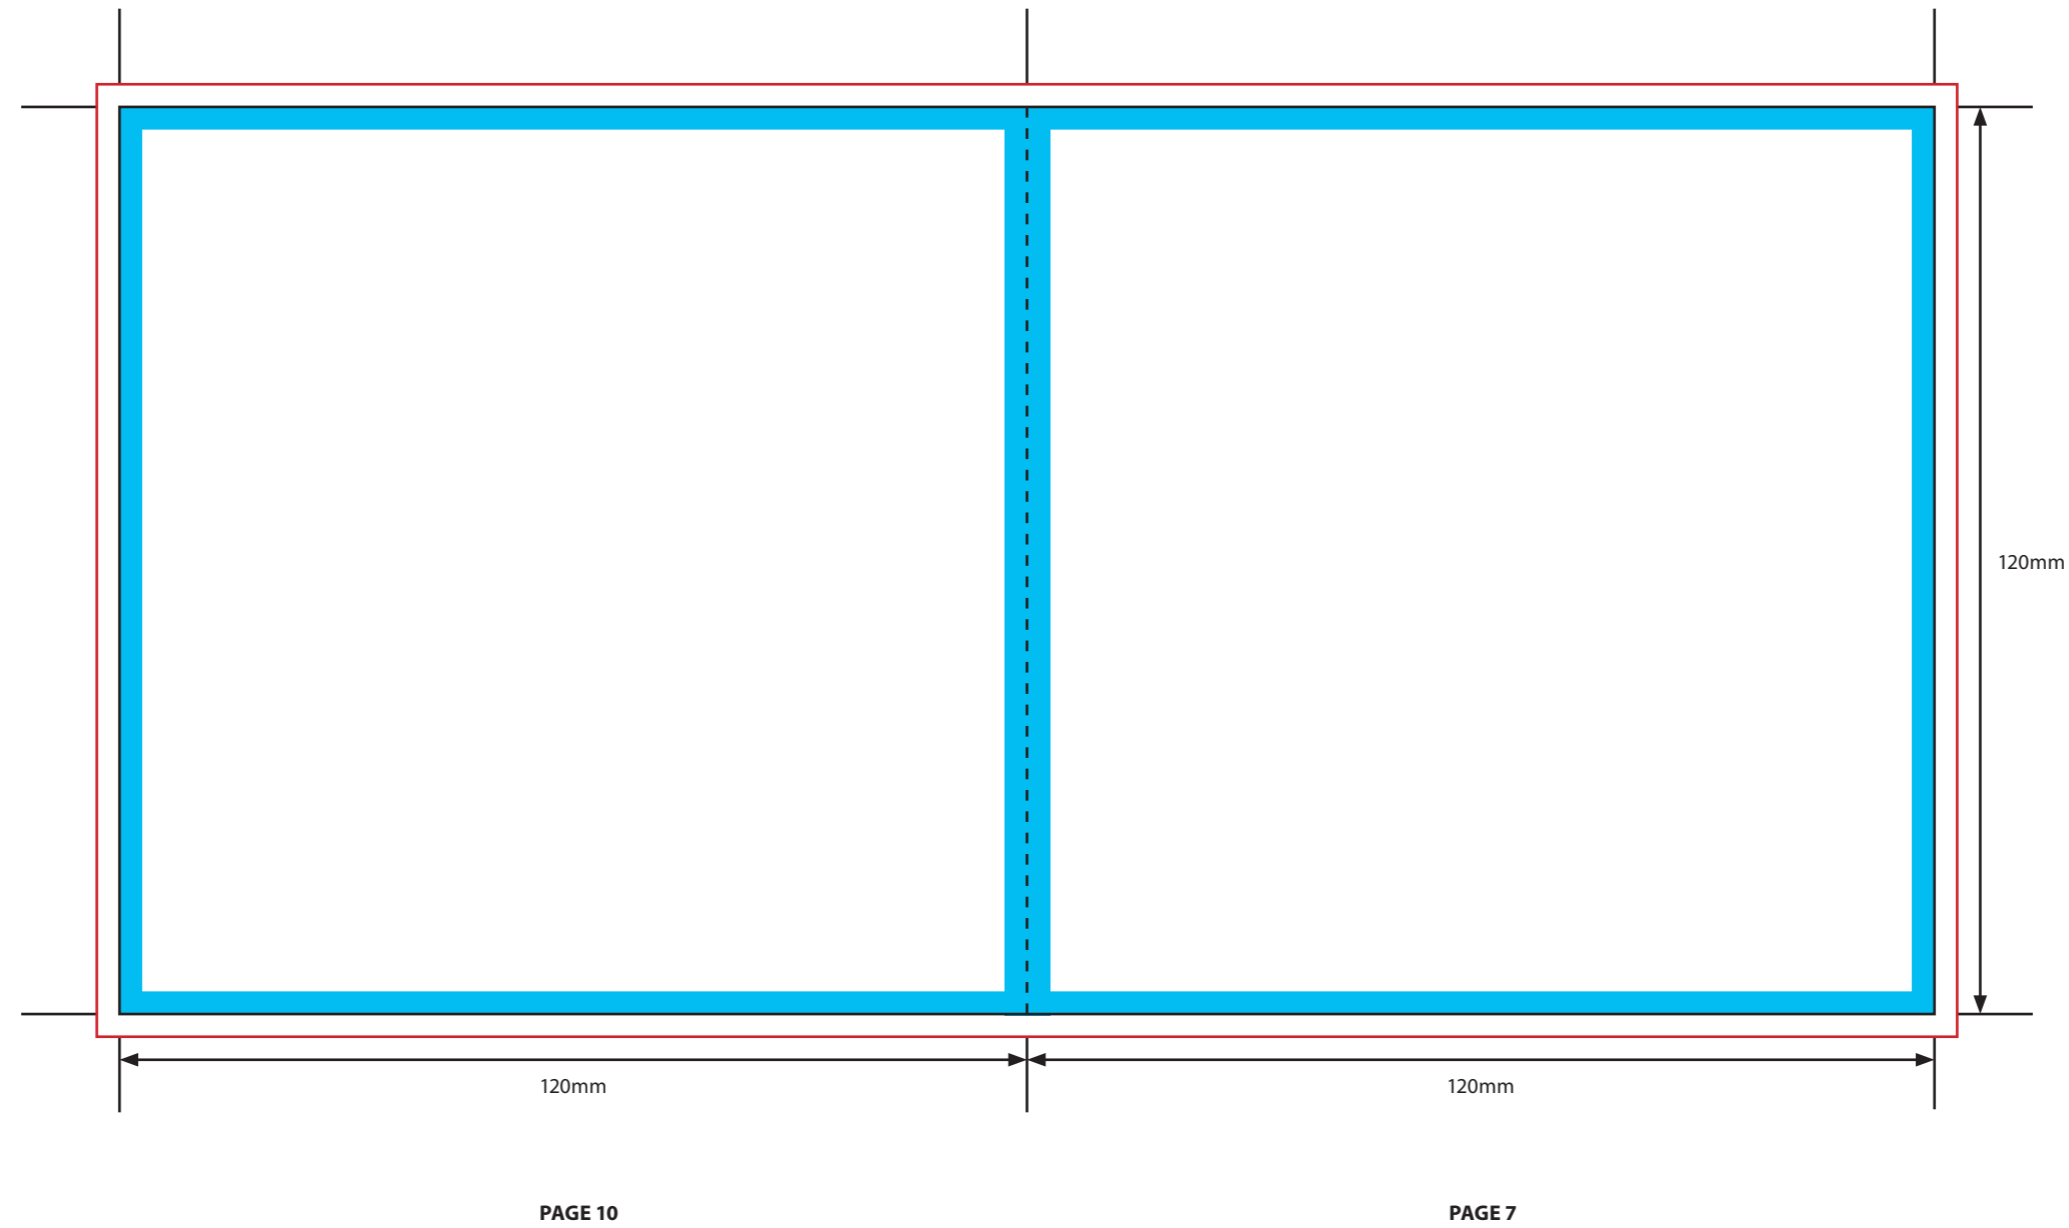

KEY

- Trim Line
- Fold Line
- 3mm Safety Area - *Important text and logos should not be in this area.*
- 3mm Required Bleed Area - *Background should extend to this line.*

PAGINATION GUIDE

- 16-1
- 2-15
- 14-3
- 4-13
- 12-5
- 6-11
- 10-7
- 8-9

AVAILABLE PAPER STOCKS *

- 150gsm Gloss Art Paper > *Standard*
- 140gsm Offset Uncoated Paper

PAPER FINISHES AVAILABLE

- Gloss Machine Varnish > *Standard*
- Matt Machine Varnish
- Offset (Uncoated)
- Gloss UV
- Matt Lamination

Please click [here](#) for useful information on the best way to set up and supply your artwork.
For any further questions please email our design team [here](#).

Please ask your account manager if you would like to change the stock and/or finish, as prices may vary.
* Please note, not all card stocks are available on all templates. Please check with your sales contact.