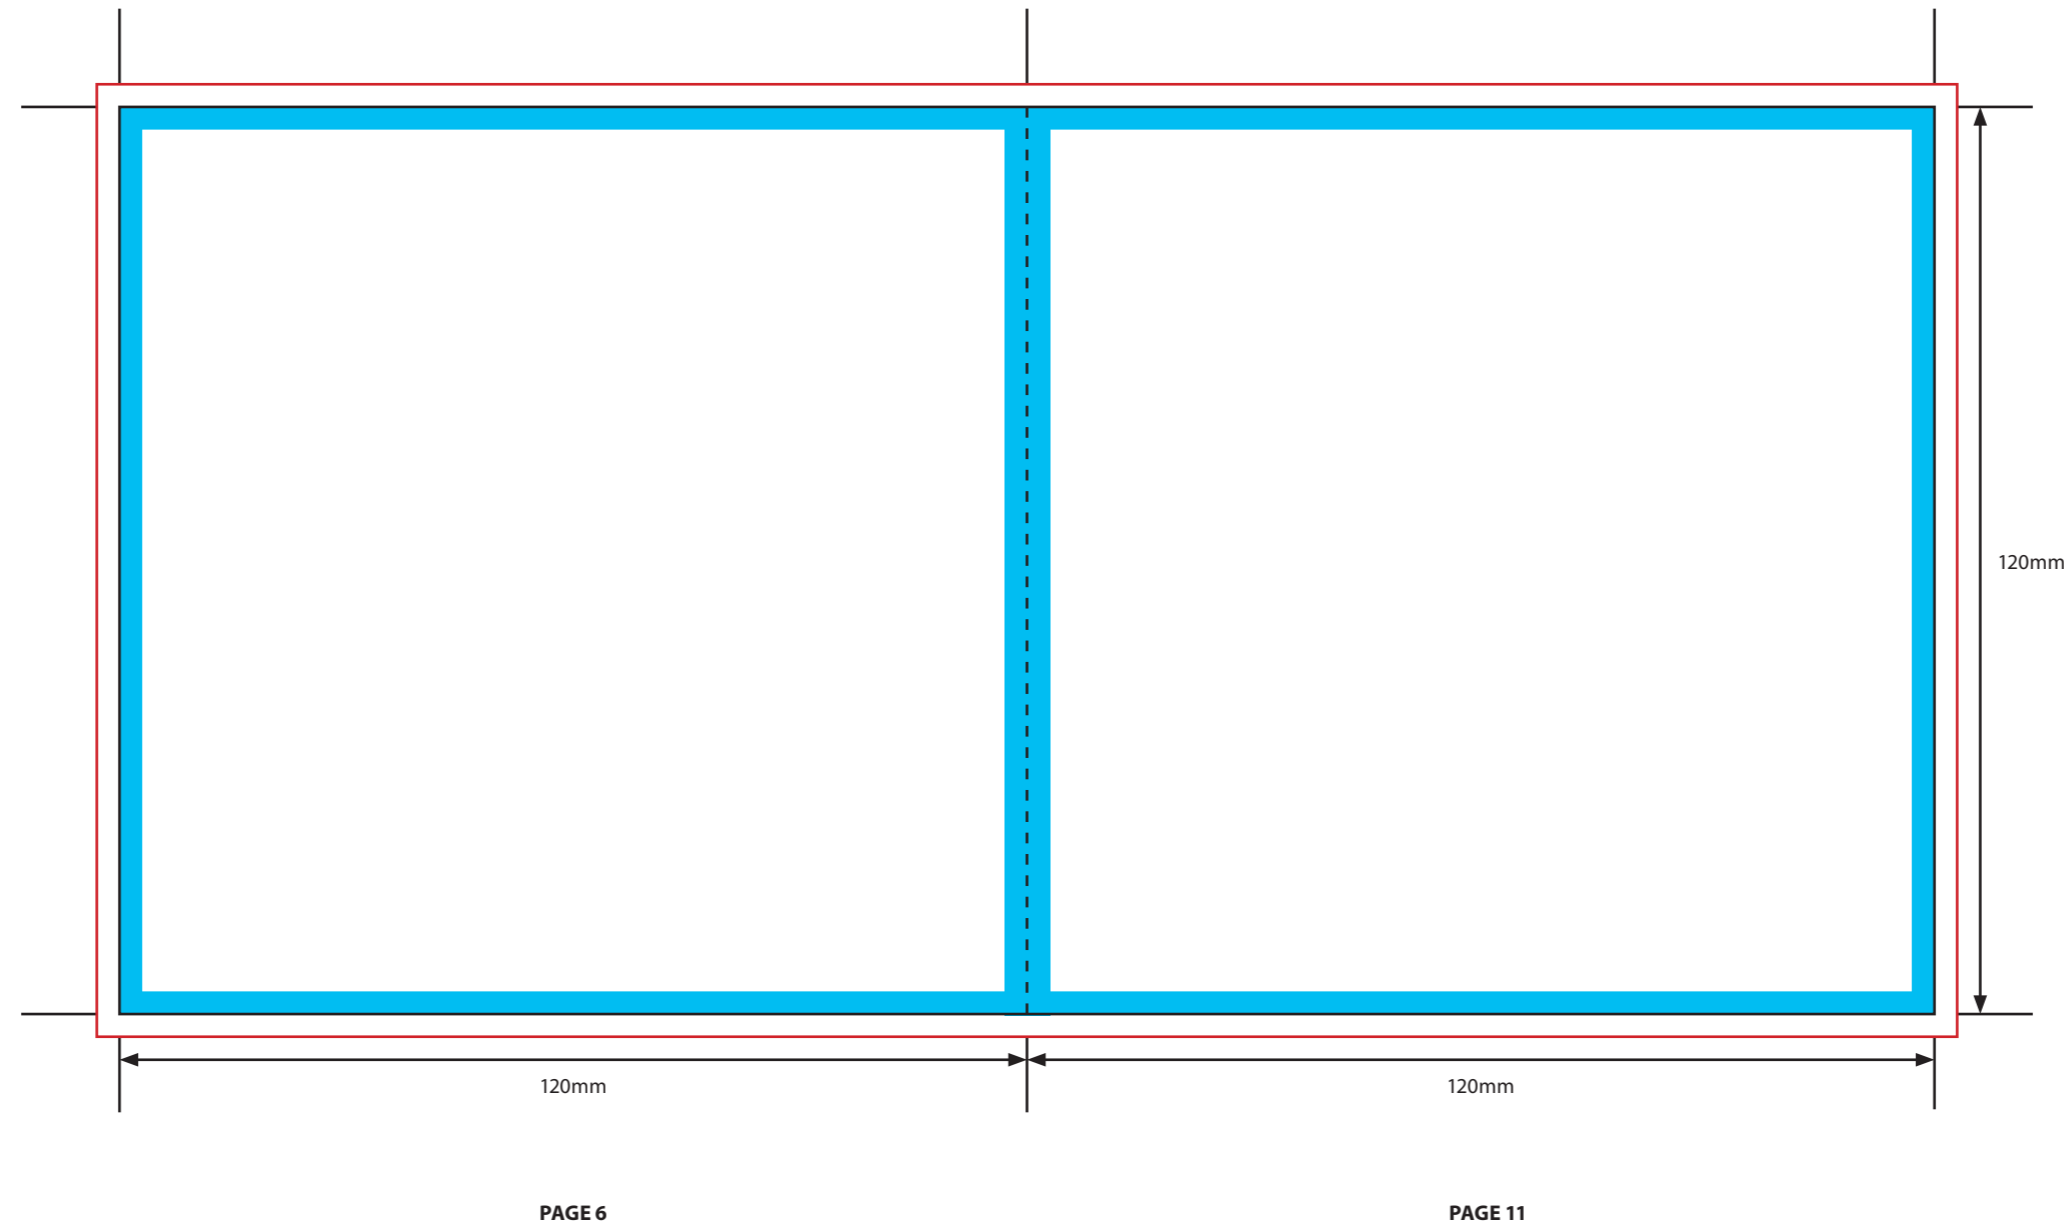

KEY

- Trim Line
- Fold Line
- 3mm Safety Area - *Important text and logos should not be in this area.*
- 3mm Required Bleed Area - *Background should extend to this line.*

PAGINATION GUIDE

- 16-1
- 2-15
- 14-3
- 4-13
- 12-5
- 6-11
- 10-7
- 8-9

AVAILABLE PAPER STOCKS *

- 150gsm Gloss Art Paper > *Standard*
- 140gsm Offset Uncoated Paper

PAPER FINISHES AVAILABLE

- Gloss Machine Varnish > *Standard*
- Matt Machine Varnish
- Offset (Uncoated)
- Gloss UV
- Matt Lamination

Please click [here](#) for useful information on the best way to set up and supply your artwork.
For any further questions please email our design team [here](#).

Please ask your account manager if you would like to change the stock and/or finish, as prices may vary.
* Please note, not all card stocks are available on all templates. Please check with your sales contact.